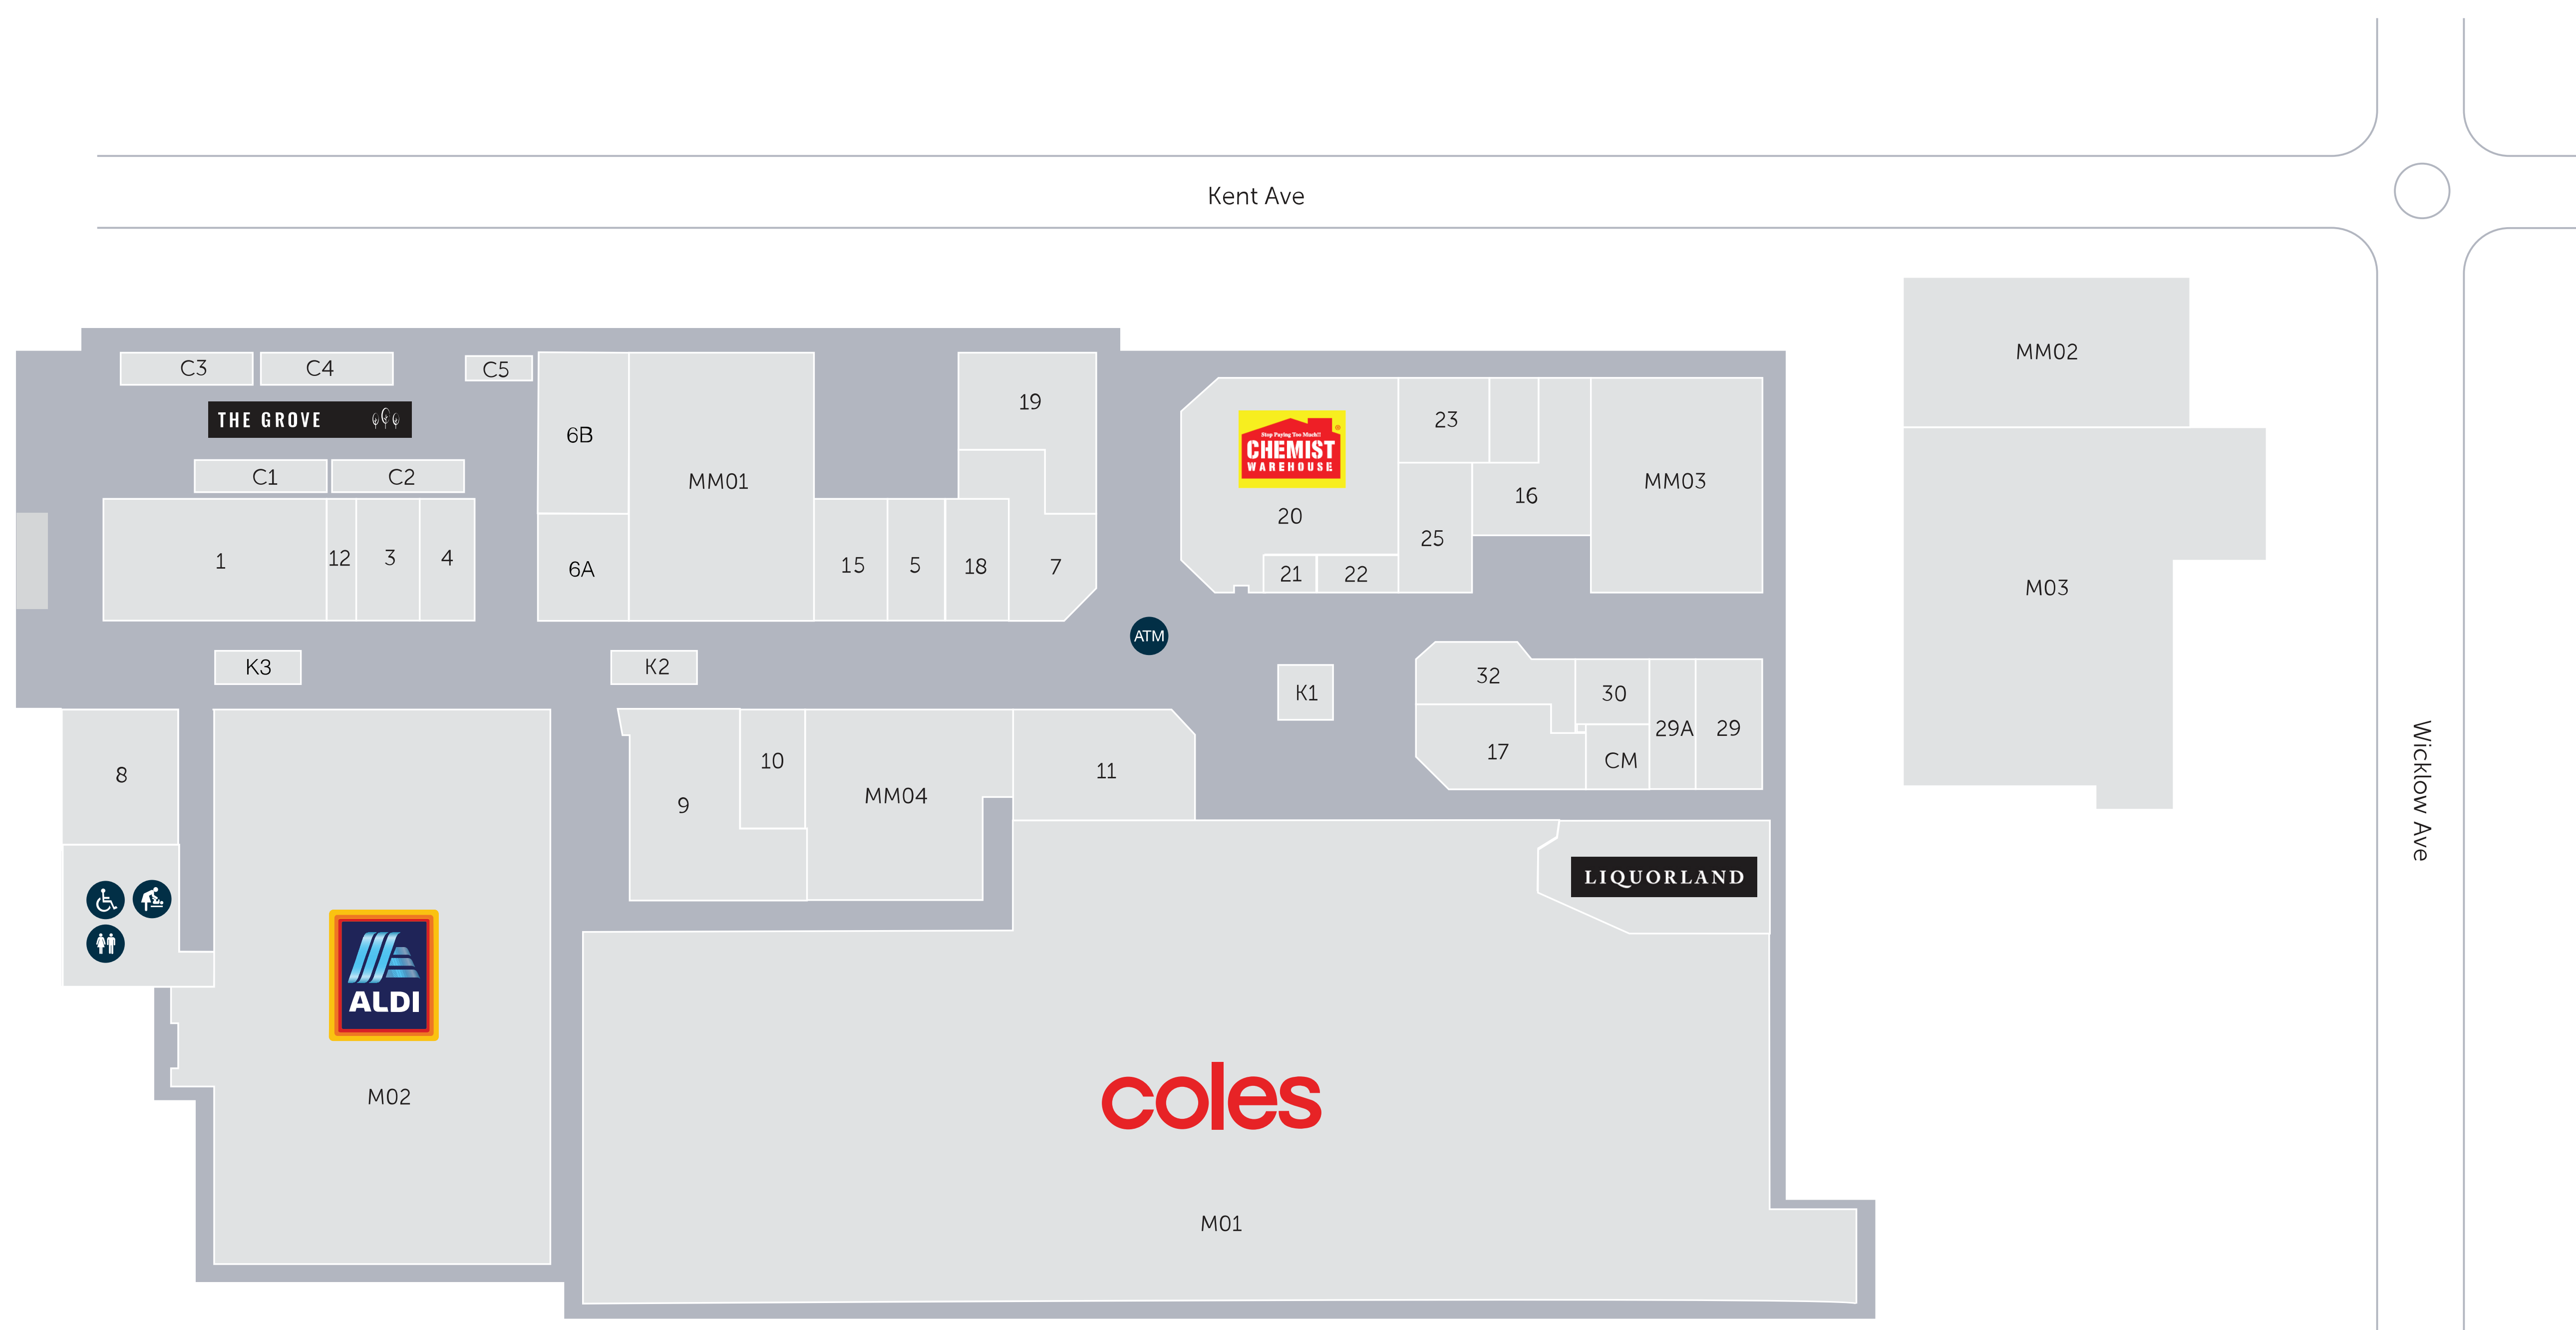

Store Directory

SUPERMARKETS & LIQUOR

ALDI	M02
Bottlemart	8
Coles	M01
Liquorland	M01
The Local Asian Grocer	17

FRESH FOOD

Bakers Delight	32
Rainbow Meats	11
ZestyLand Fine Foods	MM04

FAST FOOD & CASUAL DINING

Supa Bargains	MM01
---------------	------

FASHION & ACCESSORIES

Papillon Fine Jewellery	18
-------------------------	----

TELECOMMUNICATIONS

Gemini Mobile	22
---------------	----

GENERAL RETAIL & SERVICES

Cobbler's Den	21
Croydon Central News & Lotto	19
Kwik Alterations	12
Monkey's Laundry	23
Papilio Early Learning Centre	M03
TSG Tobacco Station	4
Who Framed Hong	3